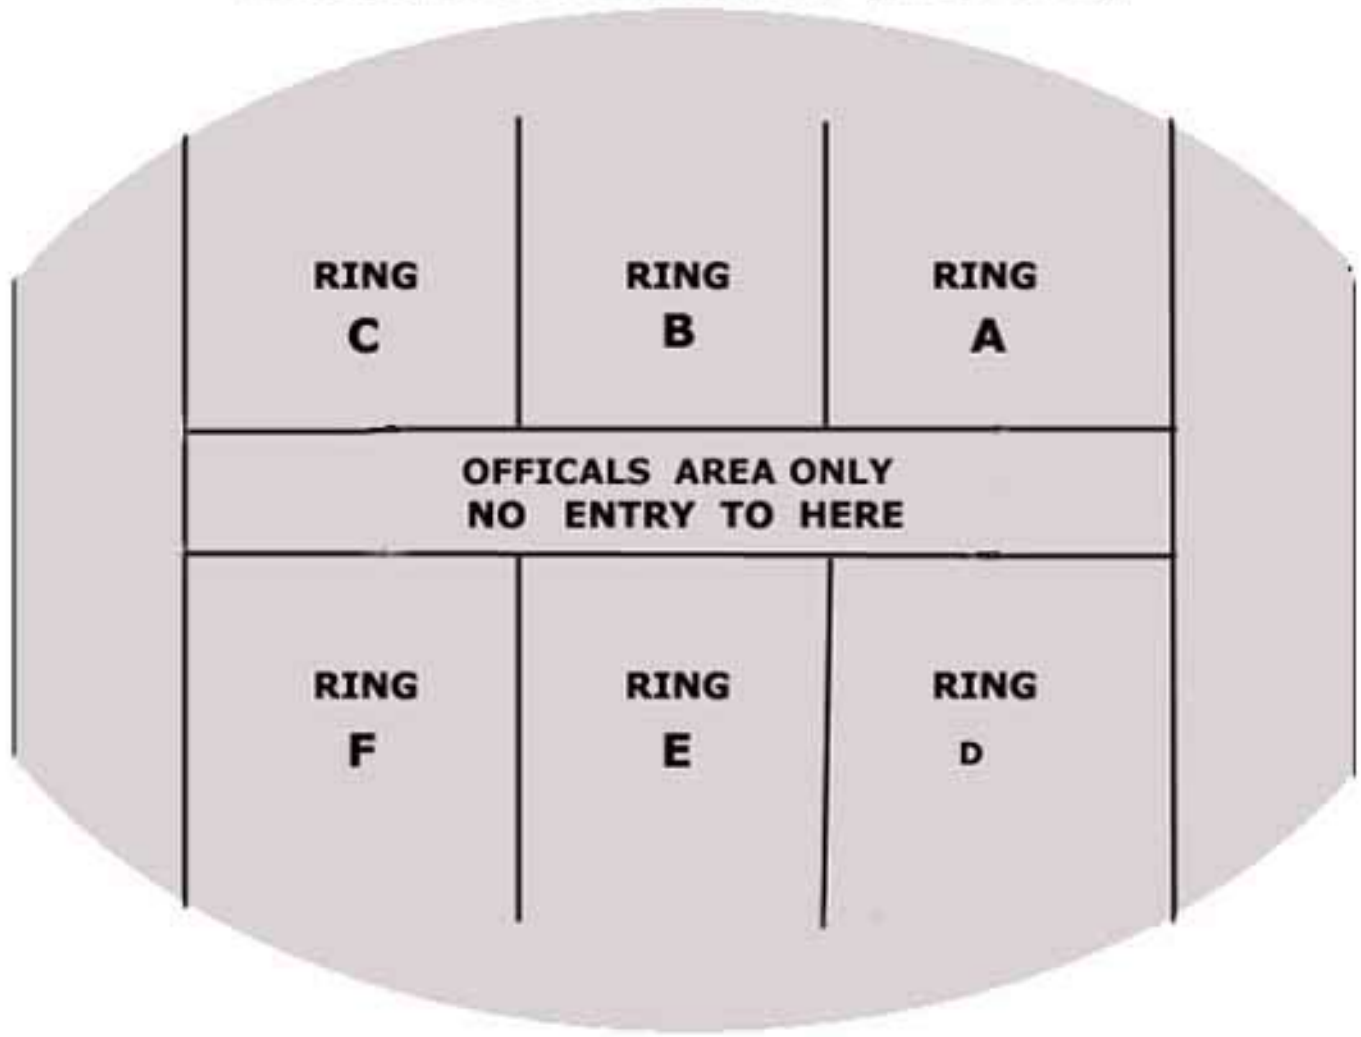

RAILWAY LINE

TAP ●

WARM UP AREA

HORSE WASH AREA

TAP ●

MAIN OVAL

ENTRY/EXIT FOR RINGS ( A B & C )

TOILETS

FIRST AID HERE

NOMINATIONS

RING C

RING B

RING A

OFFICIALS AREA ONLY  
NO ENTRY TO HERE

RING F

RING E

RING D

TAP ●

TAP ●

TAP ●

ENTRY GATE

Coffee Van

Food Van

Snow Cones